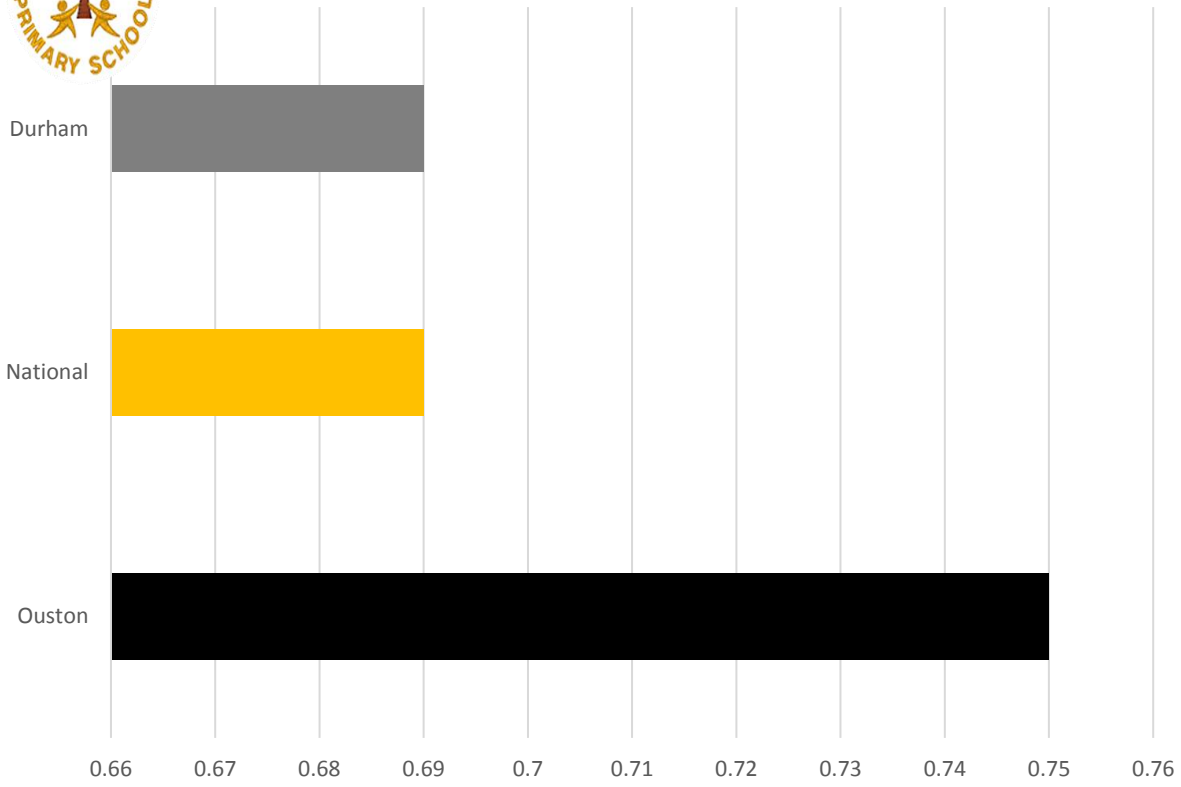

## Ouston Primary School Good Level of Development in Reception (2016)