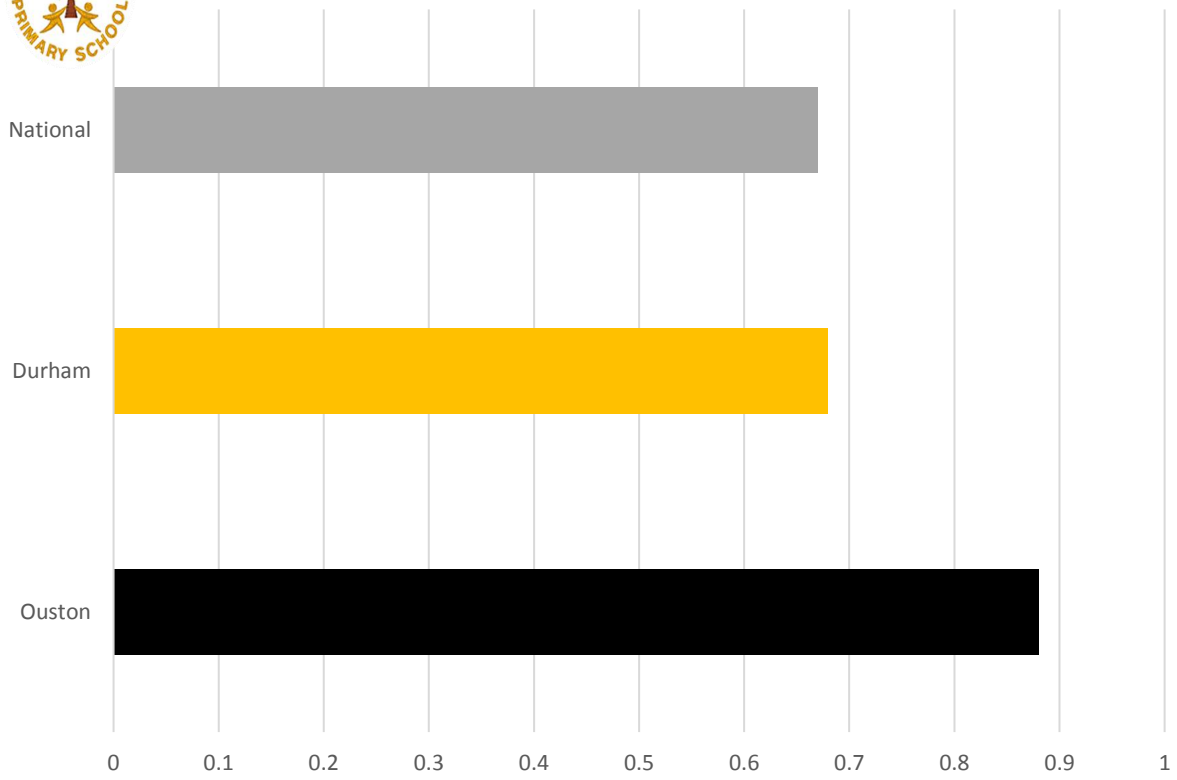

Year 2 Phonics Re-Test