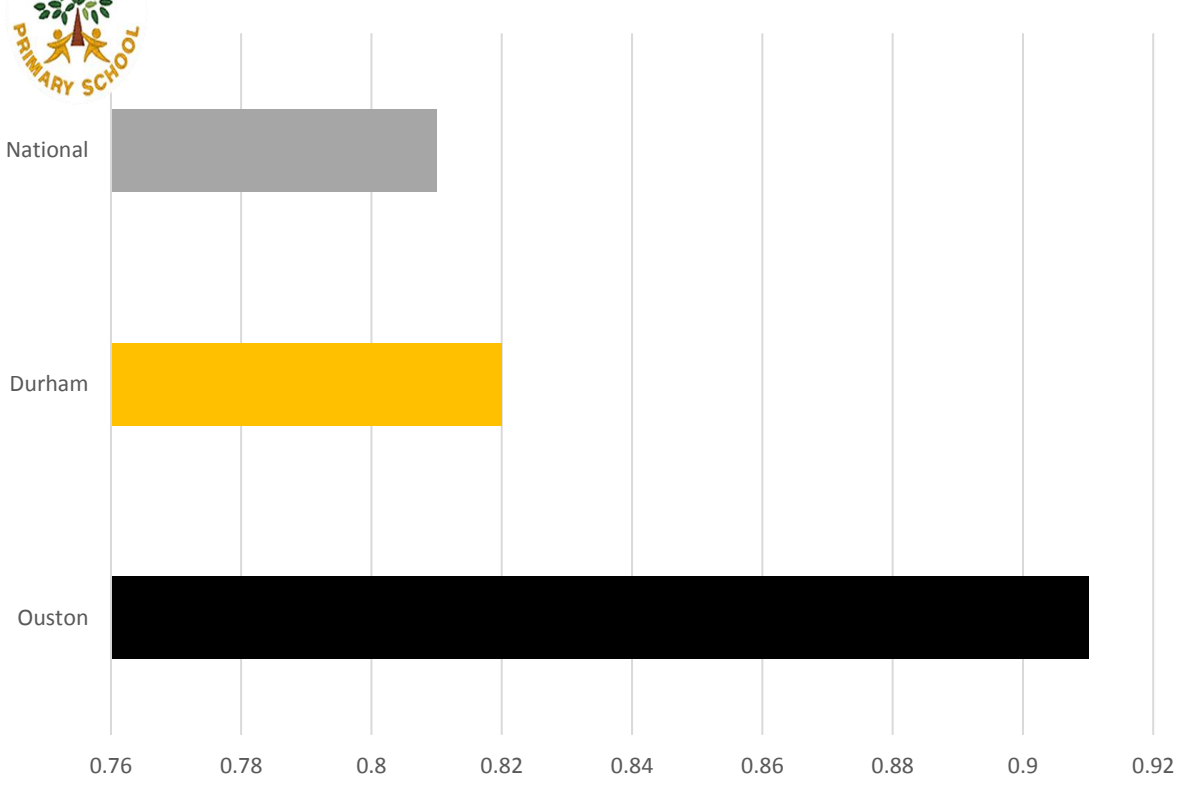

Year 1 Phonics